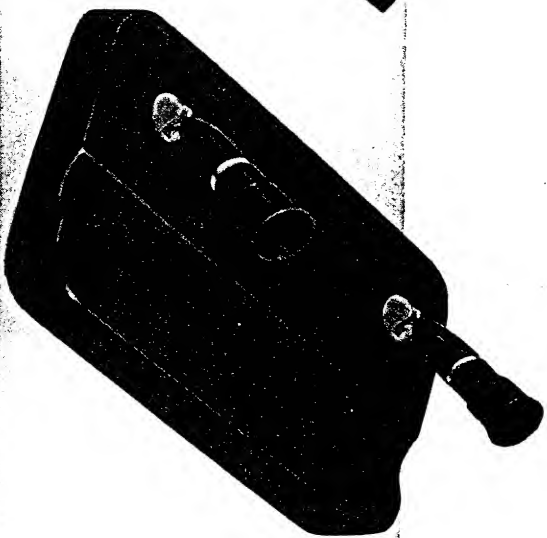

S348 ADEBT. Brown Onyx. 5 x 8 inches. Gold name plate. With Brown LIFETIME Pen \$20.00.

S378 BAGEV. Brown Onyx. 5 x 8 inches. Gold name plate. With Brown LIFETIME Pen \$20.00.

S318 ADDUN. Green Brazilian Onyx. 4¾ x 7¾ inches. Gold trim. With Black LIFETIME Pen \$20.00.